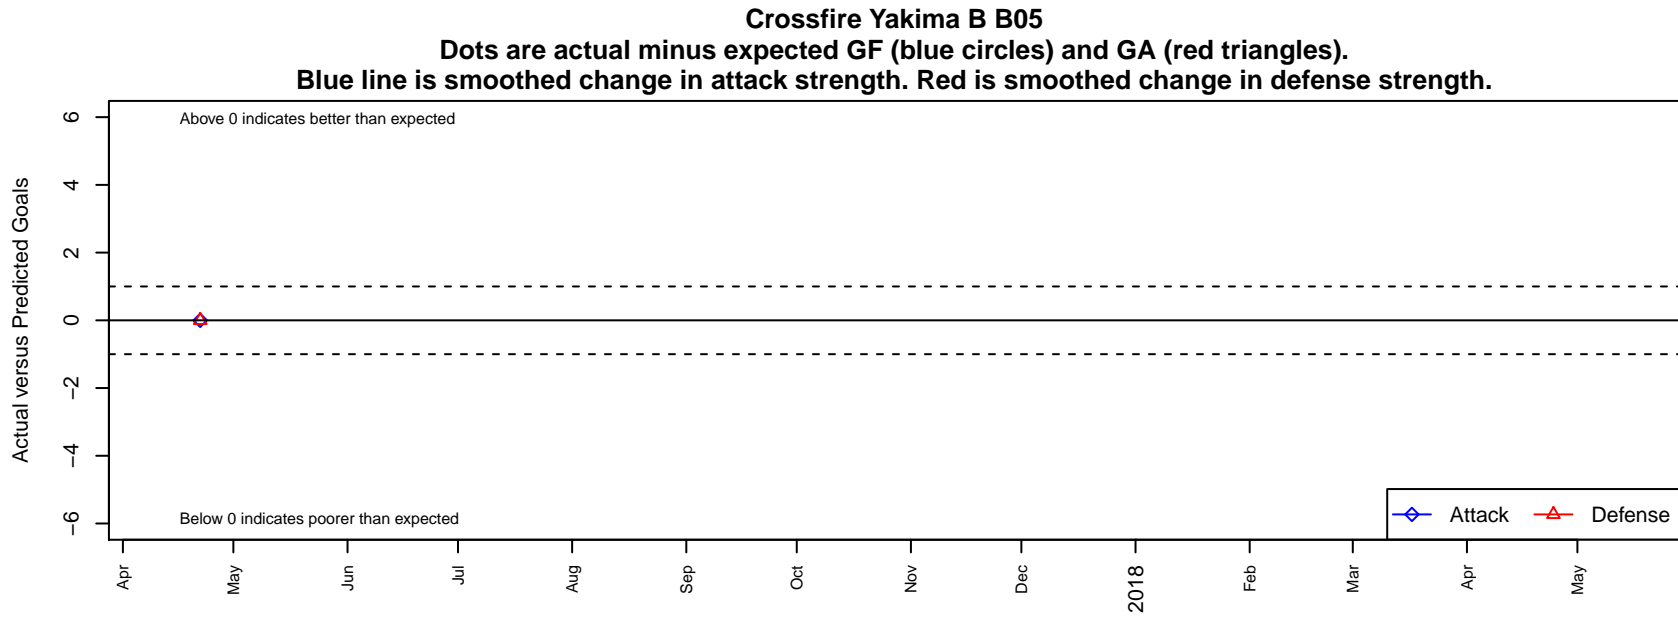

Crossfire Yakima B B05

Crossfire Yakima
Yakima, WA
B05 total strength=772
attack=1.43 defense=0.57

alt names used:

Venues played:
2016 WYS Presidents Cup B05 Division 2

date	home		away		venue	pred.home	pred.away
2017-04-22	PacNW White B05	3	Crossfire Yakima B B05	2	2016 WYS Presidents Cup B05 Division 2	3	2